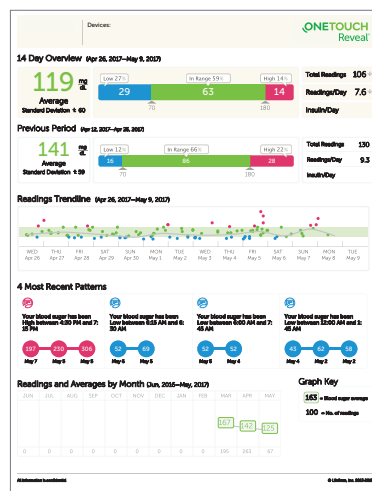

# Getting Started with the OneTouch Reveal® app

The OneTouch Reveal® app changes the way you see your blood sugar

- Sync data, seamlessly, from your **OneTouch Verio Flex®** meter directly to your smartphone
- Draws a timeline of important blood sugar events and activities
- **ColorSure™** technology transforms data into quick visual snapshots that connect your blood sugar with food, insulin and activity
- Helps you see and share progress with your family, friends, or your trusted care network

Timeline of important events

Visual logbook

See and share Progress Reports