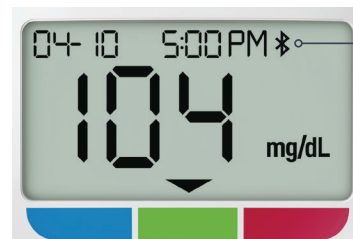

Let's get started...

1. Download the FREE OneTouch Reveal® app

- Visit the app store on your mobile device, search "OneTouch Reveal", then install the app

2. Activate Bluetooth® on your OneTouch Verio Flex® meter

- Press the button to turn your meter on
- Press the and buttons at the same time to activate Bluetooth®

Bluetooth®

Don't forget to also activate Bluetooth® on your mobile device.

3. Connect

- Open the OneTouch Reveal® app on your mobile device and follow the on-screen instructions
- When prompted, enter the PIN shown on your meter screen into your mobile device and tap **Pair**

Example of a PIN number