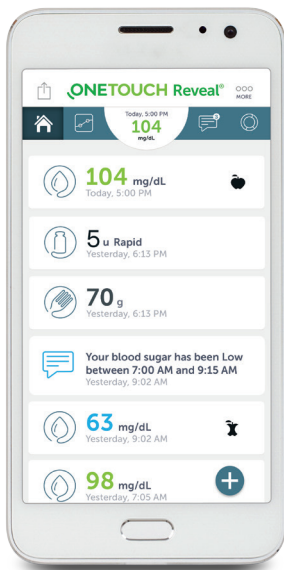

# Getting Started with the OneTouch Reveal® app

The OneTouch Reveal® app changes the way you see your blood sugar

- Sync data, seamlessly, from your **OneTouch Verio Flex®** meter directly to your smartphone
- Draws a timeline of important blood sugar events and activities
- **ColorSure™** technology transforms data into quick visual snapshots that connect your blood sugar with food, insulin and activity
- Helps you see and share progress with your family, friends, or your trusted care network

Timeline of important events

Visual logbook

See and share Progress Reports

## 1. Download the FREE OneTouch Reveal® app

- Visit the app store on your mobile device, search "OneTouch Reveal", then install the app