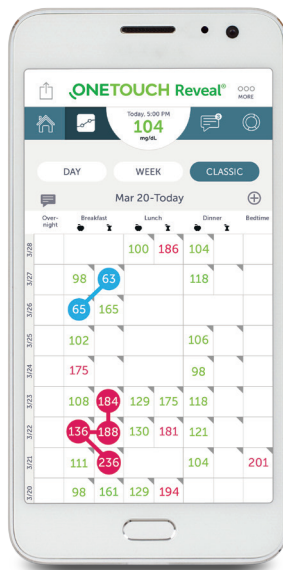

# Getting Started with the OneTouch Reveal® app

The OneTouch Reveal® app changes the way you see your blood sugar

- Sync data, seamlessly, from your **OneTouch Verio Flex®** meter directly to your smartphone
- Draws a timeline of important blood sugar events and activities
- **ColorSure™** technology transforms data into quick visual snapshots that connect your blood sugar with food, insulin and activity
- Helps you see and share progress with your family, friends, or your trusted care network

Timeline of important events

Visual logbook

See and share Progress Reports

## 1. Download the FREE OneTouch Reveal® app

- Visit the app store on your mobile device, search "OneTouch Reveal", then install the app